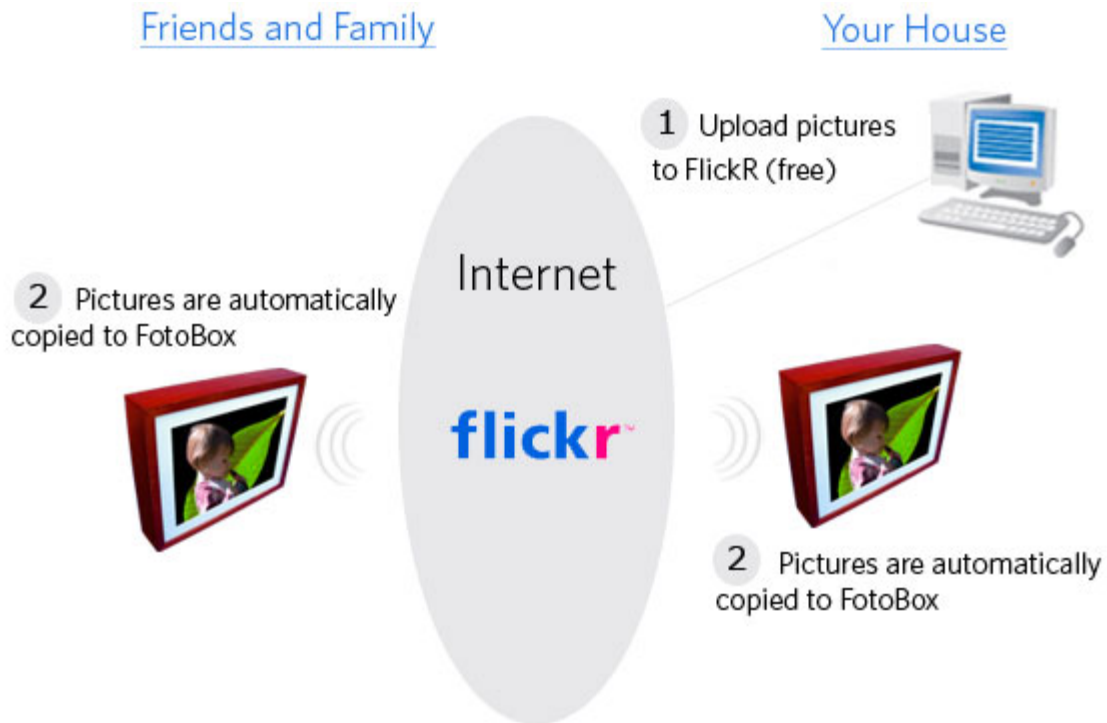

FotoBox

A Hand-Crafted Wi-Fi Digital Picture Frame with Flickr Integration

Features:

- Flickr (www.flickr.com) enabled, you can upload pictures to your FlickrR account which will then automatically download to FotoBox *
- Wood frame (walnut or black)
- Pictures can be added and deleted over your Wi-Fi home network *
- Pictures can be added from the included SD memory card reader.
- FotoBox can be remote controlled from a web browser *
- Sound enabled, customize the start-up and shutdown sounds
- Picture slideshow interval is configurable or just one picture can be displayed continuously
- Easily disassembled for service and upgrades

* W-Fi home network required

Combined with the free [Flickr](#) service, **FotoBox** is a great way to distribute pictures to friends and family. Just upload pictures to Flickr and they will then automatically be copied to **FotoBox**.

Specifications:

Technical Specifications

Hardware

Storage	20 GB near-silent hard drive
Memory	128 MB
CPU	Pentium II (low power and heat)
Wi-Fi	802.11b
Ports	(4) USB 1.1 Ports and (1) PS/2 Keyboard/Mouse Port
Memory Card Reader	SD memory card reader, other memory card readers (CF, Memory Stick, xD...) can be plugged into the USB ports.

Physical Dimensions

Frame	11" x 14"x 2.5" (thick)
Display	14" LCD TFT display (measured diagonally)
Front Cover	Anti-glare acrylic front cover
Back Cover	3/8" acrylic back cover
Weight	8 lbs